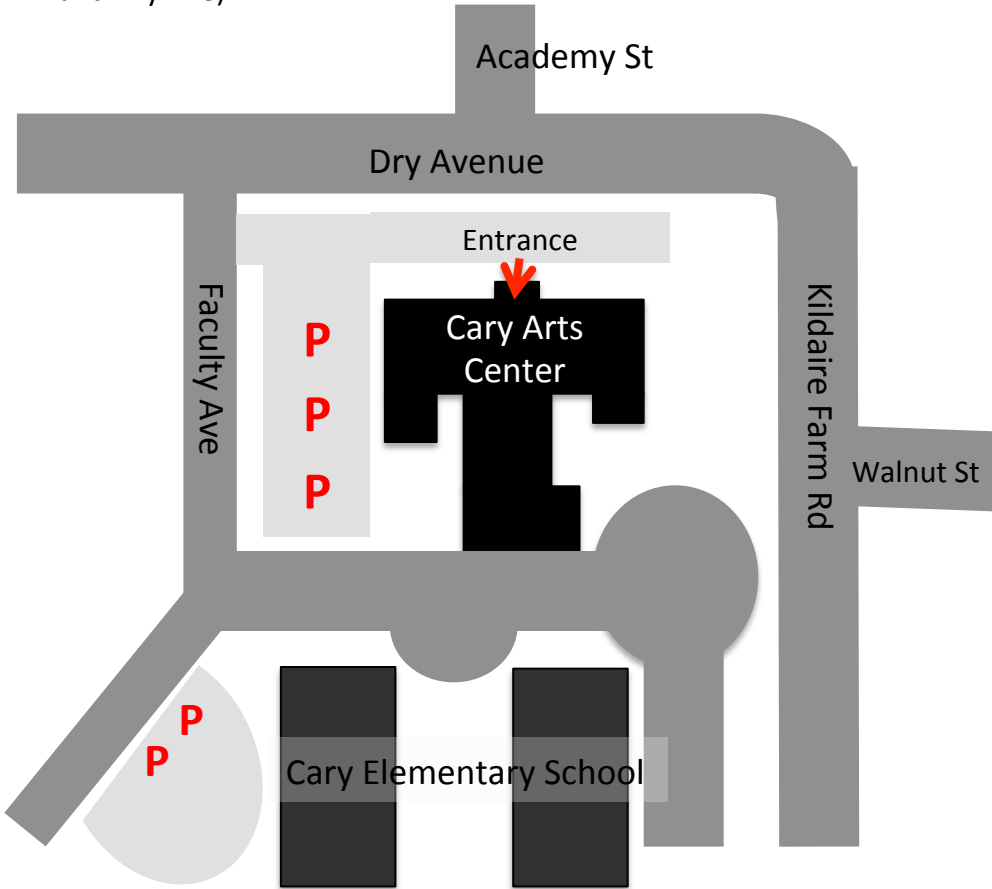

Cary Arts Center (101 Dry Avenue, Cary, NC 27512)

Located on Dry Avenue at the head of Academy Street (at the intersection of Academy Street, Kildaire Avenue, Walnut Street and Dry Ave).

Parking (P) is available in the small lot next to the Arts Center, along Faculty Ave, and in the Cary Elementary School lot off of Faculty Avenue

Enter the front door, go to the right, down the stairs, and enter the Green Room.